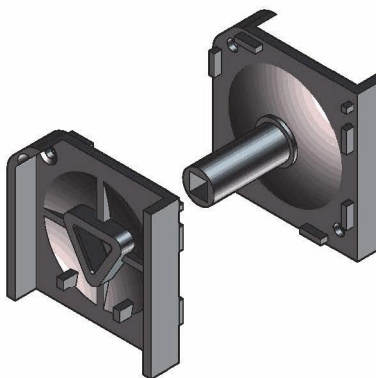

Testate da 55 mm - Caps 55 mm

Dati Tecnici

Codice: **CR3204R**
Per cassonetto: DF2032
Materiale: PA6
Confezione: 100 coppie (min)

Data Sheet

Code: **CR3204R**
For net box: DF2032
Material: PA6
Packing: 100 pairs (min)