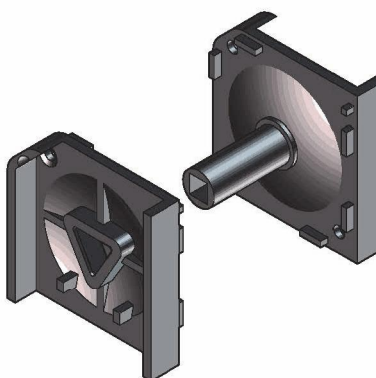

Testate da 55 mm - Caps 55 mm

Dati Tecnici

Codice: **CR3204R**
Per cassetto: DF2032
Materiale: PA6
Confezione: 100 coppie (min)

Data Sheet

Code: **CR3204R**
For net box: DF2032
Material: PA6
Packing: 100 pairs (min)