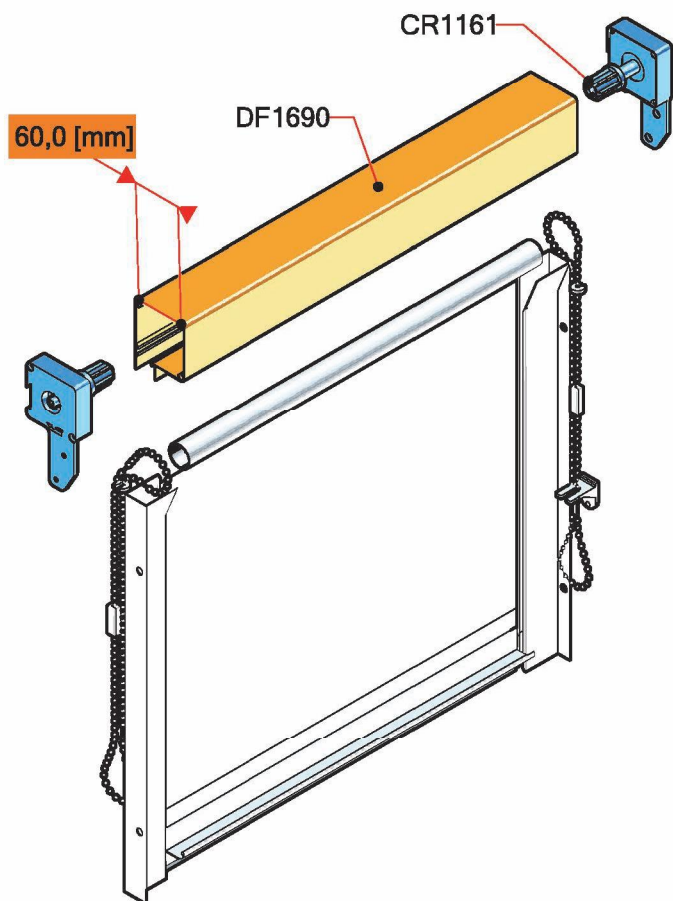

ROLLY STYLE - 1

Verticale a catena - Vertical chain

Alternative tra accessori - Alternative accessories

Alternativa 6 - Alternative 6