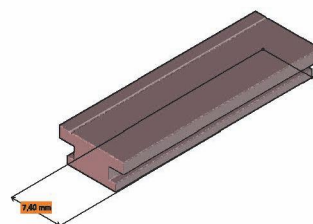

Banda magnetica - Magnetic band

Dati Tecnici

Codice: CR1151
Per guida: DF1920-DF2260
Confezione: 200/300 metri (min)

Data Sheet

Code: CR1151
For guide: DF1920-DF2260
Packing: 200/300 meters (min)

Spazzolino per riscontro - Leaf weatherstrip