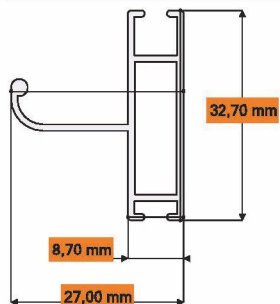

Barra maniglia - Handle bar

Dati Tecnici

Codice: DF1772
Materiale: EN-AW 6060 T5
Peso nominale: 315 g/mt
Finitura: Grezzo - Verniciatura

Data Sheet

Code: DF1772
Material: EN-AW 6060 T5
Nominal weight: 315 g/mt
Finishing: Raw - Painting