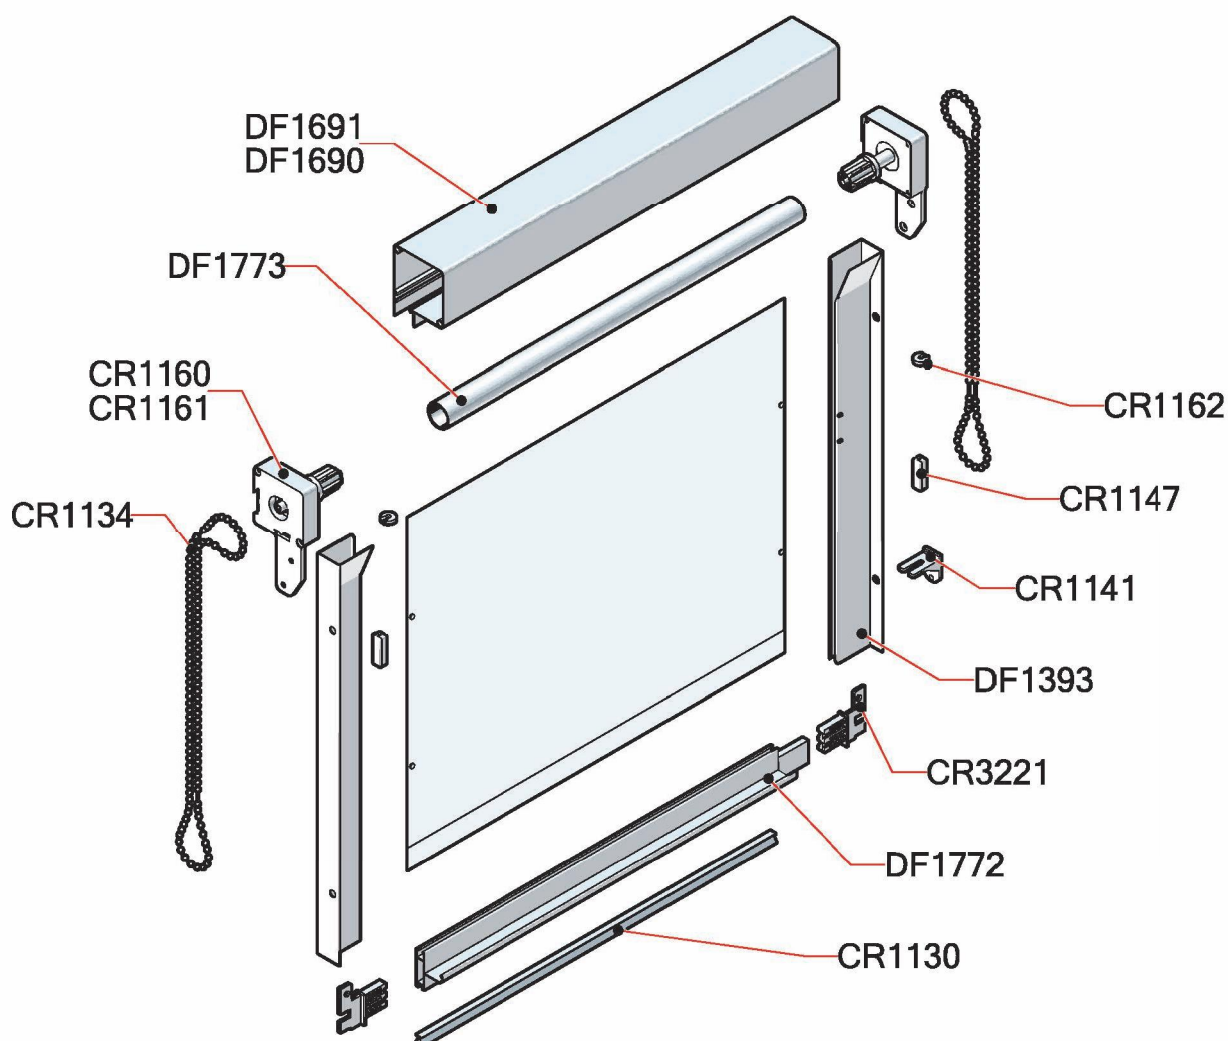

**Data Sheet**

Maximum height:	2.600 [mm]
Maximum width:	1.800 [mm]
Net box:	50 [mm]
Net tube:	21 [mm]