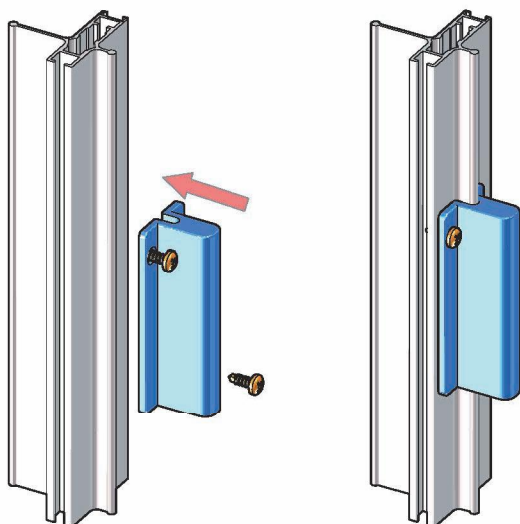

ROLLY STYLE - 1

Laterale doppia guida bassa - Double lateral lower guide

Alternative tra accessori - Alternative accessories

Maniglia di estensione - Extension handle

Dati Tecnici

Codice: FX159
Per maniglia: DF2260
Materiale: PA6
Confezione: 100 pezzi (min)

Data Sheet

Code: FX159
For handlebar: DF2260
Material: PA6
Packing: 100 pieces (min)