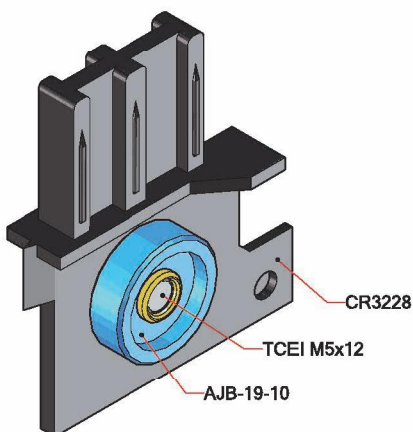

ROLLY STYLE - 1

Laterale doppia guida bassa - Double lateral lower guide

Alternative tra accessori - Alternative accessories

Alternativa 1 - Alternative 1

Scivolo guida bassa

Dati Tecnici

Codice: FX161
Per maniglia: DF2260
Per guida: DF2149
Materiale: PA6
Confezione: 100 pezzi (min)

Slides for lower guide

Data Sheet

Code: FX161
For handle bar: DF2260
For lower guide: DF2149
Material: PA6
Packing: 100 pieces (min)

Scivolo con ruota per guida bassa

Dati Tecnici

Codice: CR3228
Per maniglia: DF2260
Per guida: DF2149
Materiale: PA6
Confezione: 100 pezzi (min)

Slide with wheel for lower guide

Data Sheet

Code: CR3228
For handle bar: DF2260
For lower guide: DF2149
Material: PA6
Packing: 100 pieces (min)