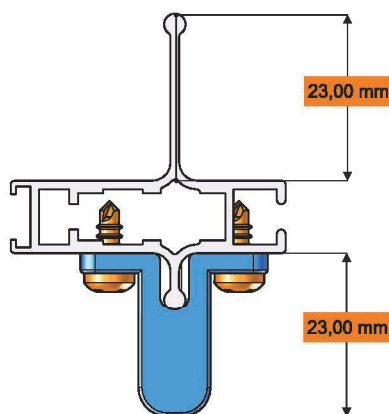

ROLLY STYLE - 1

Laterale guida bassa - Lateral lower guide

Alternative tra accessori - Alternative accessories

Maniglia di estensione - Extension handle

Dati Tecnici

Codice: FX159
Per maniglia: DF2260
Materiale: PA6
Confezione: 100 pezzi (min)

Data Sheet

Code: FX159
For handlebar: DF2260
Material: PA6
Packing: 100 pieces (min)