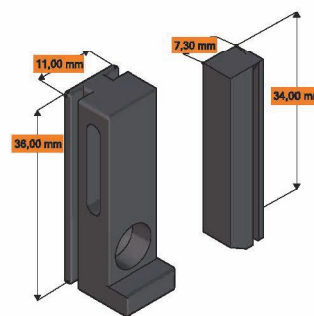

Dati Tecnici

Codice: CR1136
Materiale: PA6
Per riscontro: DF1920
Confezione: 100 coppie (min)

Data Sheet

Code: CR1136
Material: PA6
For leaf: DF1920
Packing: 100 pairs (min)