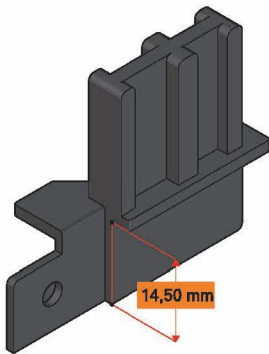

ROLLY STYLE - 1

Laterale doppia guida bassa - Double lateral lower guide

Alternative tra accessori - Alternative accessories

Alternativa 1 - Alternative 1

Scivolo guida bassa

Dati Tecnici

Codice: FX161
Per maniglia: DF2260
Per guida: DF2149
Materiale: PA6
Confezione: 100 pezzi (min)

Slides for lower guide

Data Sheet

Code: FX161
For handle bar: DF2260
For lower guide: DF2149
Material: PA6
Packing: 100 pieces (min)

Scivolo con ruota per guida bassa

Dati Tecnici

Codice: CR3228
Per maniglia: DF2260
Per guida: DF2149
Materiale: PA6
Confezione: 100 pezzi (min)

Slide with wheel for lower guide

Data Sheet

Code: CR3228
For handle bar: DF2260
For lower guide: DF2149
Material: PA6
Packing: 100 pieces (min)