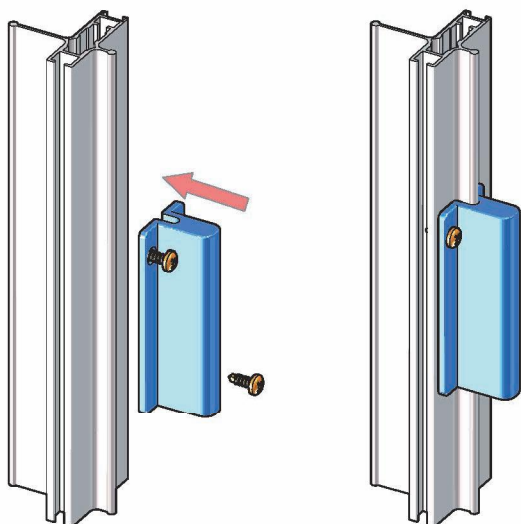

ROLLY STYLE - 1

Laterale guida bassa - Lateral lower guide

Alternative tra accessori - Alternative accessories

Maniglia di estensione - Extension handle

Dati Tecnici

Codice: FX159
Per maniglia: DF2260
Materiale: PA6
Confezione: 100 pezzi (min)

Data Sheet

Code: FX159
For handlebar: DF2260
Material: PA6
Packing: 100 pieces (min)