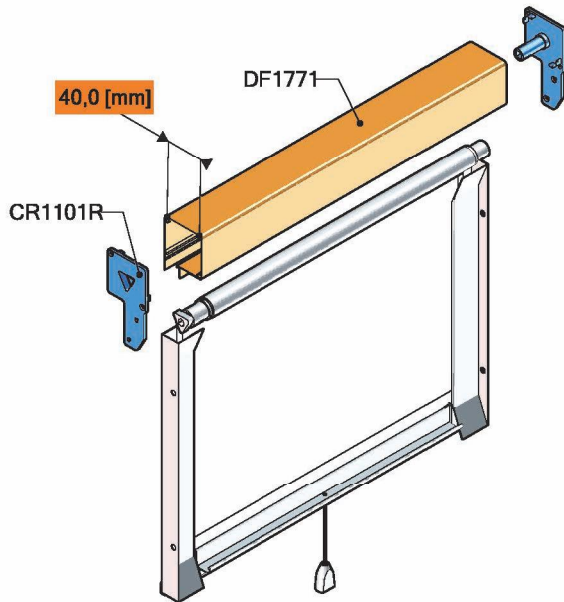

ROLLY STYLE - 1

Verticale - Vertical

Alternative tra accessori - Alternative accessories

Alternativa 4 - Alternative 4

Cassonetto da 40 mm

Dati Tecnici

Codice: DF1771
Materiale: EN-AW 6060 T5
Peso nominale: 590 g/mt
Finitura: Grezzo - Verniciatura

Net box 40 mm

Data Sheet

Code: DF1771
Material: EN-AW 6060 T5
Nominal weight: 590 g/mt
Finishing: Raw - Painting

Testata da 40 mm

Dati Tecnici

Codice: CR1101R
Materiale: PA6
Per cassonetto: DF1771
Confezione: 100 pezzi (min)

Caps 40 mm

Data Sheet

Code: CR1101R
Material: PA6
For net box: DF1771
Packing: 100 pieces (min)