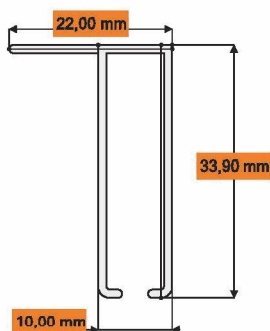

Guide laterali - Lateral guide

Dati Tecnici

Codice: DF1393
Materiale: EN-AW 6060 T5
Peso nominale: 270 g/mt
Finitura: Grezzo - Verniciatura

Data Sheet

Code: DF1393
Material: EN-AW 6060 T5
Nominal weight: 270 g/mt
Finishing: Raw - Painting